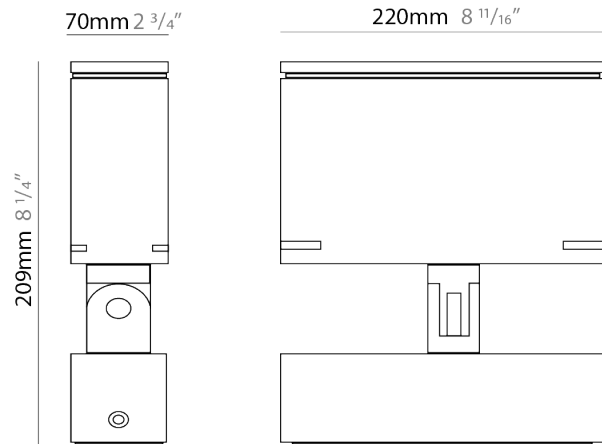

TARGET SURFACE

E9F234- -
base number   Finish   Lens
                         Options   Options

1. To build a product code in our configurator select the specify button on the base model # product page
2. To build a manual product code on this datasheet choose from the options listed below in blue font and add the suffix to the base model #

GENERAL

Series: Target
Brand: Platek
Division: Exterior
Mounting Type: Surface
Mounting Location: Above Ground
Subcategory: Flood

PHYSICAL

Shape: Rectangle
Length (mm): 220
Length (in): 8 ¹¹/₁₆
Width (mm): 70
Width (in): 2 ³/₄
Height (mm): 213
Height (in): 8 ³/₈
Light Distribution: Adjustable / Direct
Screws: A4 stainless steel
Diffuser: Clear tempered glass
Fixture Finish: [BLK / WHI / GRY / COR / ANT / BRZ](#)
Fixture Material: Aluminum Die Cast
Cable Details: 2000mm Cable

ELECTRICAL

Lamp Type: LED
Total Output Wattage (W): 32
Dimming: DMX
Driver Included: No
Driver Location: Remote
Driver Type: Constant Current - Universal
Driver Class: Class 2
Input Voltage (V): 120 - 277
Constant Current (MA): 700

LED

Number of LEDs: 16
Color Temperature (°K): RGBW
CRI: >80 CRI
Lamp Life (hrs): 60000
Special LEDs offerings: RGBW

OPTICAL

Optic°: [9 / 24 / 48 / ELL](#)
Adjustability: Rotational 330°; Tilt 90°

RATINGS AND CERTIFICATIONS

Certified By: Certified for North American Standards
IP rating: IP66
IK Rating: IK08
Bug Rating: B2 U0 G0