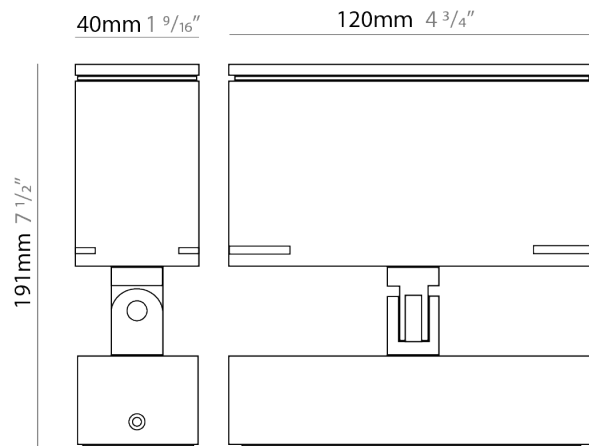

TARGET SURFACE

E9F232- _____ - _____
base number   Finish   Lens
                         Options   Options

1. To build a product code in our configurator select the specify button on the base model # product page
2. To build a manual product code on this datasheet choose from the options listed below in blue font and add the suffix to the base model #

GENERAL

Series: Target
Brand: Platek
Division: Exterior
Mounting Type: Surface
Mounting Location: Above Ground
Subcategory: Flood

PHYSICAL

Shape: Rectangle
Length (mm): 120
Length (in): 4 3/4
Width (mm): 40
Width (in): 1 9/16
Height (mm): 191
Height (in): 7 1/2
Light Distribution: Adjustable / Direct
Screws: A4 stainless steel
Diffuser: Clear tempered glass
Fixture Finish: [BLK / WHI / GRY / COR / ANT / BRZ](#)
Fixture Material: Aluminum Die Cast
Cable Details: 2000mm Cable

ELECTRICAL

Lamp Type: LED
Total Output Wattage (W): 8
Dimming: DMX
Driver Included: No
Driver Location: Remote
Driver Type: Constant Current - Universal
Driver Class: Class 2
Input Voltage (V): 120 - 277
Constant Current (MA): 700

LED

Number of LEDs: 4
Color Temperature (°K): RGBW
CRI: >80 CRI
Lamp Life (hrs): 60000
Special LEDs offerings: RGBW

OPTICAL

Optic°: [9 / 24 / 48 / ELL](#)
Adjustability: Tilt 90°

RATINGS AND CERTIFICATIONS

Certified By: Certified for North American Standards
IP rating: IP66
IK Rating: IK08
Bug Rating: B3 U0 G0